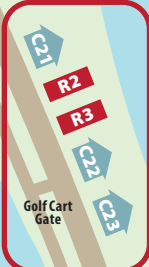

# PARADISE RANCH

RV RESORT

660 Hwy 48 W, Tylertown, MS 39667  
paradiseranchrv.com • 601-810-8448

-  10 Point Loft C10-11 (Sleeps 4)
-  8 Point Loft C1-3, 5, 9, 12, 13 (Sleeps 4)
-  The Hideaway C6-8 (Sleeps 4)
-  Forest Glen C14-20 (Sleeps 6)
-  Lakeside Retreat C4 (Sleeps 4)
-  Safari King Glamping Tents SK1-4 (Sleeps 6)
-  River Chateau C21 (Sleeps 6)\*
-  River Highrise C22 (Sleeps 8)\*
-  River Retreat C23 (Sleeps 4)\*
-  Premium Back-In Site
-  Premium Pull Through Site
-  Premium Triple Site (BL21-23)
-  Standard Back-In Site
-  Standard Pull Through Site

\* C21, R2, R3, C22, and C23 sites are located on the river outside of the campground

Cabins on the river are Located OUTSIDE of the Park

Primitive Camping Island